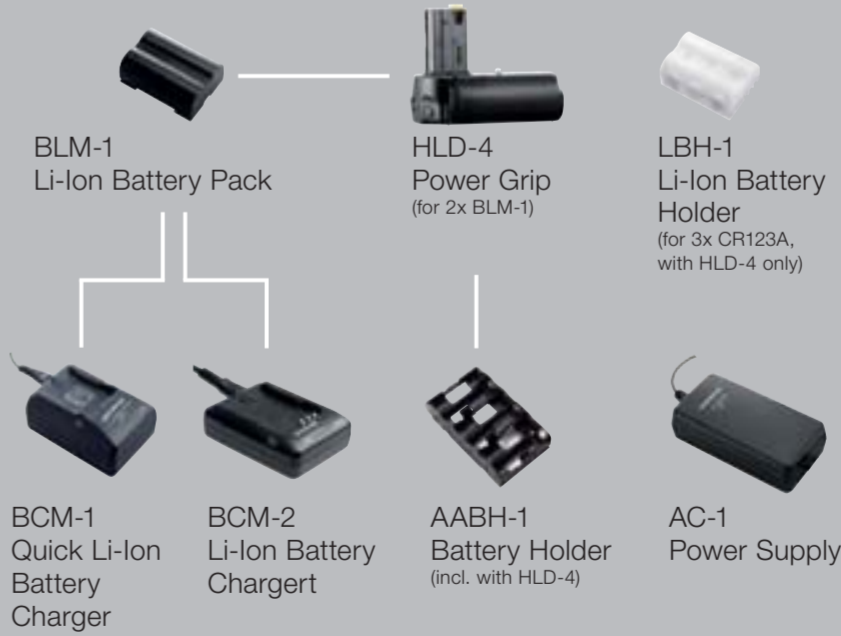

Flash System

¹No release via FP-1. ²Up to two wireless flashes or one FL-20 or the TF-22 can be attached.
³FL-50R, FL-36R or FL-20 can be attached.

Power Supply

Remote Control

Eye Cups

E-System Bags